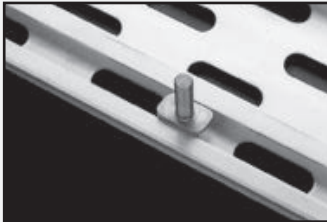

- ▲ Easy to install, no drilling.
- ▲ Diamond plate available with or without stiffeners

ALUMINUM DECK COVERS

ALUMINUM DECK COVERS

ORDER INFORMATION

DYNA-DECK*

Order #	Description/Dimensions	Weight
TOP MOUNT		
432	18 1/2" Long x 33 1/4" Wide	12
433	28" Long x 33 1/4" Wide	17
434	37 1/2" Long x 33 1/4" Wide	23
435	46 3/4" Long x 33 1/4" Wide	28
436	56" Long x 33 1/4" Wide	34
437	65 1/4" Long x 33 1/4" Wide	40
438	74 1/2" Long x 33 1/4" Wide	46

FLUSH MOUNT

442	18 1/2" Long x 30 1/4" Wide	12
443	28" Long x 30 1/4" Wide	17
444	37 1/2" Long x 30 1/4" Wide	23
445	46 3/4" Long x 30 1/4" Wide	29
446	56" Long x 30 1/4" Wide	35
447	65 1/4" Long x 30 1/4" Wide	41
448	74 1/2" Long x 30 1/4" Wide	47

TOP MOUNT HARDWARE

"T-Bolt" Variable Anchor Points-Easy Assembly

Non-Skid Ribs

Slip Over Dress Cap

FLUSH MOUNT HARDWARE

Variable "T-Bolt" Mounting Kit

Slide On Mounting Cap

Ready To Mount