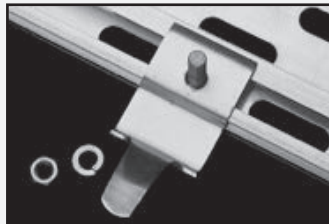

TOP MOUNT HARDWARE

"T-Bolt" Variable Anchor Points-Easy Assembly

Non-Skid Ribs

Slip Over Dress Cap

FLUSH MOUNT HARDWARE

Variable "T-Bolt" Mounting Kit

Slide On Mounting Cap

Ready To Mount

- ▲ Expandable
- ▲ Self Draining
- ▲ Mounting Kit Included
- ▲ Strong-Positive Mounting
- ▲ Low Installation Time
- ▲ Non-Skid
- ▲ Light Weight
- ▲ Attractive
- ▲ Variable Mounting Points
- ▲ Dyna-Deck, meets D.O.T. Regulations for a walk area!