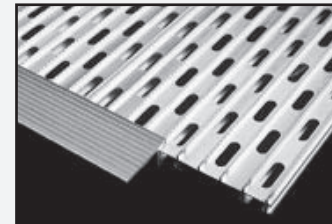

TOP MOUNT HARDWARE

"T-Bolt" Variable Anchor Points-Easy Assembly

Non-Skid Ribs

Slip Over Dress Cap

FLUSH MOUNT HARDWARE

Variable "T-Bolt" Mounting Kit

Slide On Mounting Cap

Ready To Mount

- ▲ Expandable
- ▲ Self Draining
- ▲ Mounting Kit Included
- ▲ Strong-Positive Mounting
- ▲ Low Installation Time
- ▲ Non-Skid
- ▲ Light Weight
- ▲ Attractive
- ▲ Variable Mounting Points
- ▲ Dyna-Deck, meets D.O.T. Regulations for a walk area!