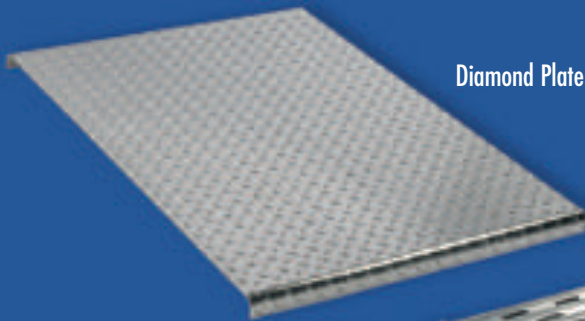

Follow us on Facebook!! 

- ▲ "Dyna-Deck", modular deck cover available in top and flush mount.
- ▲ Easy slide together planks.

- ▲ Expandable to fit your needs.
- ▲ Self draining.
- ▲ Non-Skid ribbed deck surface.

- ▲ Easy to install, no drilling.
- ▲ Diamond plate available with or without stiffeners

ALUMINUM DECK COVERS

ALUMINUM DECK COVERS

ORDER INFORMATION

DYNA-DECK*

Order #	Description/Dimensions	Weight
TOP MOUNT		
432	18 1/2" Long x 33 1/4" Wide	12
433	28" Long x 33 1/4" Wide	17
434	37 1/2" Long x 33 1/4" Wide	23
435	46 3/4" Long x 33 1/4" Wide	28
436	56" Long x 33 1/4" Wide	34
437	65 1/4" Long x 33 1/4" Wide	40
438	74 1/2" Long x 33 1/4" Wide	46