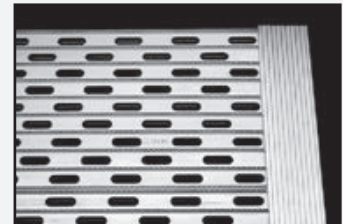

TOP MOUNT HARDWARE

"T-Bolt" Variable Anchor Points-Easy Assembly

Non-Skid Ribs

Slip Over Dress Cap

FLUSH MOUNT HARDWARE

Variable "T-Bolt" Mounting Kit

Slide On Mounting Cap

Ready To Mount