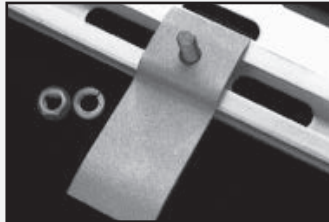

- ▲ Easy to install, no drilling.
- ▲ Diamond plate available with or without stiffeners

ALUMINUM DECK COVERS

ALUMINUM DECK COVERS

ORDER INFORMATION

DYNA-DECK*

Order #	Description/Dimensions	Weight
TOP MOUNT		
432	18 1/2" Long x 33 1/4" Wide	12
433	28" Long x 33 1/4" Wide	17
434	37 1/2" Long x 33 1/4" Wide	23
435	46 3/4" Long x 33 1/4" Wide	28
436	56" Long x 33 1/4" Wide	34
437	65 1/4" Long x 33 1/4" Wide	40
438	74 1/2" Long x 33 1/4" Wide	46

FLUSH MOUNT

442	18 1/2" Long x 30 1/4" Wide	12
443	28" Long x 30 1/4" Wide	17
444	37 1/2" Long x 30 1/4" Wide	23
445	46 3/4" Long x 30 1/4" Wide	29
446	56" Long x 30 1/4" Wide	35
447	65 1/4" Long x 30 1/4" Wide	41
448	74 1/2" Long x 30 1/4" Wide	47

TOP MOUNT HARDWARE

"T-Bolt" Variable Anchor Points-Easy Assembly

Non-Skid Ribs

Slip Over Dress Cap

FLUSH MOUNT HARDWARE

Variable "T-Bolt" Mounting Kit

Slide On Mounting Cap

Ready To Mount