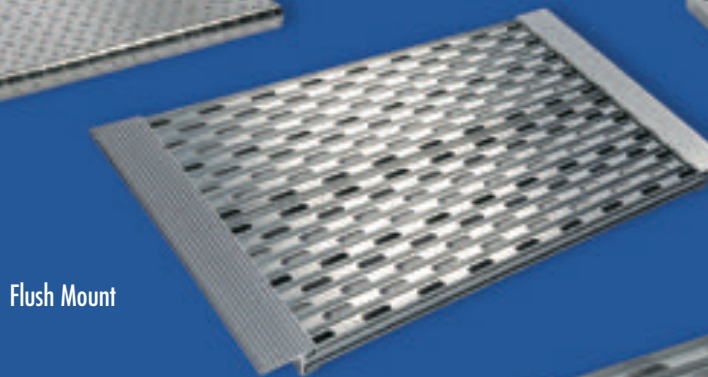

Follow us on Facebook!! 

- ▲ "Dyna-Deck", modular deck cover available in top and flush mount.
- ▲ Easy slide together planks.

- ▲ Expandable to fit your needs.
- ▲ Self draining.
- ▲ Non-Skid ribbed deck surface.

- ▲ Easy to install, no drilling.
- ▲ Diamond plate available with or without stiffeners

ALUMINUM DECK COVERS

ALUMINUM DECK COVERS

ORDER INFORMATION

DYNA-DECK*

Order #	Description/Dimensions	Weight
TOP MOUNT		
432	18 1/2" Long x 33 1/4" Wide	12
433	28" Long x 33 1/4" Wide	17
434	37 1/2" Long x 33 1/4" Wide	23
435	46 3/4" Long x 33 1/4" Wide	28
436	56" Long x 33 1/4" Wide	34
437	65 1/4" Long x 33 1/4" Wide	40
438	74 1/2" Long x 33 1/4" Wide	46

TOP MOUNT HARDWARE

"T-Bolt" Variable Anchor Points-Easy Assembly

Non-Skid Ribs

Slip Over Dress Cap

FLUSH MOUNT HARDWARE

Variable "T-Bolt" Mounting Kit

Slide On Mounting Cap

Ready To Mount

- ▲ Expandable
- ▲ Self Draining
- ▲ Mounting Kit Included
- ▲ Strong-Positive Mounting
- ▲ Low Installation Time
- ▲ Non-Skid
- ▲ Light Weight
- ▲ Attractive
- ▲ Variable Mounting Points
- ▲ Dyna-Deck, meets D.O.T. Regulations for a walk area!