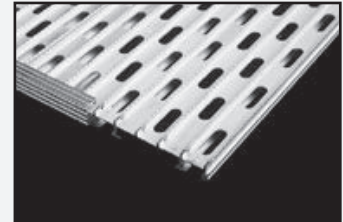

- ▲ Easy to install, no drilling.
- ▲ Diamond plate available with or without stiffeners

ALUMINUM DECK COVERS

ALUMINUM DECK COVERS

ORDER INFORMATION

DYNA-DECK*

Order #	Description/Dimensions	Weight
TOP MOUNT		
432	18 1/2" Long x 33 1/4" Wide	12
433	28" Long x 33 1/4" Wide	17
434	37 1/2" Long x 33 1/4" Wide	23
435	46 3/4" Long x 33 1/4" Wide	28
436	56" Long x 33 1/4" Wide	34
437	65 1/4" Long x 33 1/4" Wide	40
438	74 1/2" Long x 33 1/4" Wide	46

FLUSH MOUNT

442	18 1/2" Long x 30 1/4" Wide	12
443	28" Long x 30 1/4" Wide	17
444	37 1/2" Long x 30 1/4" Wide	23
445	46 3/4" Long x 30 1/4" Wide	29
446	56" Long x 30 1/4" Wide	35
447	65 1/4" Long x 30 1/4" Wide	41
448	74 1/2" Long x 30 1/4" Wide	47

TOP MOUNT HARDWARE

"T-Bolt" Variable Anchor Points-Easy Assembly

Non-Skid Ribs

Slip Over Dress Cap

FLUSH MOUNT HARDWARE

Variable "T-Bolt" Mounting Kit

Slide On Mounting Cap

Ready To Mount

- ▲ Expandable
- ▲ Self Draining
- ▲ Mounting Kit Included
- ▲ Strong-Positive Mounting
- ▲ Low Installation Time
- ▲ Non-Skid
- ▲ Light Weight
- ▲ Attractive
- ▲ Variable Mounting Points
- ▲ Dyna-Deck, meets D.O.T. Regulations for a walk area!