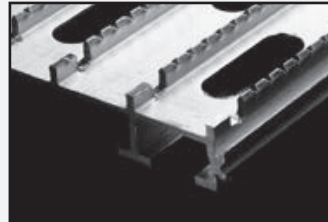

- ▲ Easy to install, no drilling.
- ▲ Diamond plate available with or without stiffeners

ALUMINUM DECK COVERS

ALUMINUM DECK COVERS

ORDER INFORMATION

DYNA-DECK*

Order #	Description/Dimensions	Weight
TOP MOUNT		
432	18 1/2" Long x 33 1/4" Wide	12
433	28" Long x 33 1/4" Wide	17
434	37 1/2" Long x 33 1/4" Wide	23
435	46 3/4" Long x 33 1/4" Wide	28
436	56" Long x 33 1/4" Wide	34
437	65 1/4" Long x 33 1/4" Wide	40
438	74 1/2" Long x 33 1/4" Wide	46

FLUSH MOUNT

442	18 1/2" Long x 30 1/4" Wide	12
443	28" Long x 30 1/4" Wide	17
444	37 1/2" Long x 30 1/4" Wide	23
445	46 3/4" Long x 30 1/4" Wide	29
446	56" Long x 30 1/4" Wide	35
447	65 1/4" Long x 30 1/4" Wide	41
448	74 1/2" Long x 30 1/4" Wide	47

TOP MOUNT HARDWARE

"T-Bolt" Variable Anchor Points-Easy Assembly

Non-Skid Ribs

Slip Over Dress Cap

FLUSH MOUNT HARDWARE

Variable "T-Bolt" Mounting Kit

Slide On Mounting Cap

Ready To Mount