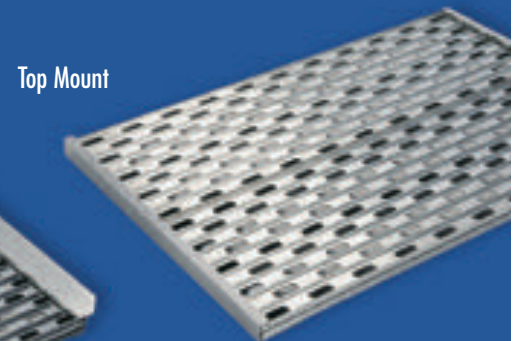

Follow us on Facebook!! 

- ▲ "Dyna-Deck", modular deck cover available in top and flush mount.
- ▲ Easy slide together planks.

- ▲ Expandable to fit your needs.
- ▲ Self draining.
- ▲ Non-Skid ribbed deck surface.

- ▲ Easy to install, no drilling.
- ▲ Diamond plate available with or without stiffeners

ALUMINUM DECK COVERS

ALUMINUM DECK COVERS

ORDER INFORMATION

DYNA-DECK*

Order #	Description/Dimensions	Weight
TOP MOUNT		
432	18 1/2" Long x 33 1/4" Wide	12
433	28" Long x 33 1/4" Wide	17
434	37 1/2" Long x 33 1/4" Wide	23
435	46 3/4" Long x 33 1/4" Wide	28
436	56" Long x 33 1/4" Wide	34
437	65 1/4" Long x 33 1/4" Wide	40
438	74 1/2" Long x 33 1/4" Wide	46

TOP MOUNT HARDWARE

"T-Bolt" Variable Anchor Points-Easy Assembly

Non-Skid Ribs

Slip Over Dress Cap

FLUSH MOUNT HARDWARE

Variable "T-Bolt" Mounting Kit

Slide On Mounting Cap

Ready To Mount

- ▲ Expandable
- ▲ Self Draining
- ▲ Mounting Kit Included
- ▲ Strong-Positive Mounting
- ▲ Low Installation Time
- ▲ Non-Skid
- ▲ Light Weight
- ▲ Attractive
- ▲ Variable Mounting Points
- ▲ Dyna-Deck, meets D.O.T. Regulations for a walk area!