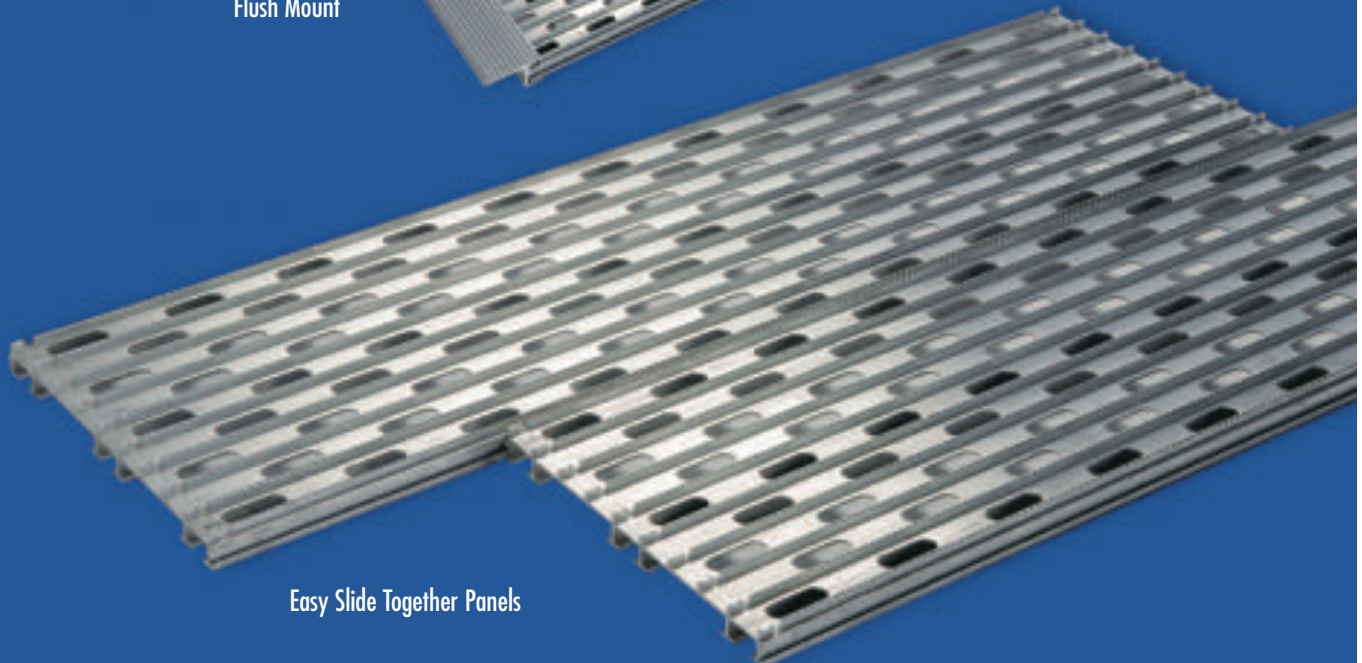

Follow us on Facebook!! 

- ▲ "Dyna-Deck", modular deck cover available in top and flush mount.
- ▲ Easy slide together planks.

- ▲ Expandable to fit your needs.
- ▲ Self draining.
- ▲ Non-Skid ribbed deck surface.

- ▲ Easy to install, no drilling.
- ▲ Diamond plate available with or without stiffeners

ALUMINUM DECK COVERS

ALUMINUM DECK COVERS

ORDER INFORMATION

DYNA-DECK*

Order #	Description/Dimensions	Weight
TOP MOUNT		
432	18 1/2" Long x 33 1/4" Wide	12
433	28" Long x 33 1/4" Wide	17
434	37 1/2" Long x 33 1/4" Wide	23
435	46 3/4" Long x 33 1/4" Wide	28
436	56" Long x 33 1/4" Wide	34
437	65 1/4" Long x 33 1/4" Wide	40
438	74 1/2" Long x 33 1/4" Wide	46

TOP MOUNT HARDWARE

"T-Bolt" Variable Anchor Points-Easy Assembly

Non-Skid Ribs

Slip Over Dress Cap

FLUSH MOUNT HARDWARE

Variable "T-Bolt" Mounting Kit

Slide On Mounting Cap

Ready To Mount

- ▲ Expandable
- ▲ Self Draining
- ▲ Mounting Kit Included
- ▲ Strong-Positive Mounting
- ▲ Low Installation Time
- ▲ Non-Skid
- ▲ Light Weight
- ▲ Attractive
- ▲ Variable Mounting Points
- ▲ Dyna-Deck, meets D.O.T. Regulations for a walk area!