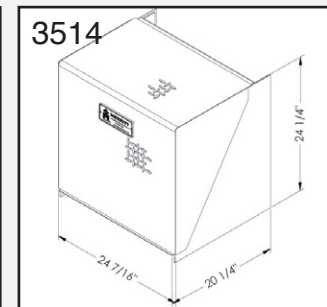

OPTIONS

3507	No-Drill Mounting Kit	28 lbs
496	Frame Drill Mounting Kit	21 lbs
497	Battery Hold Down Kit for 490, 491	5 lbs