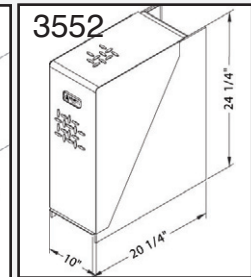

BATTERY BOXES

BATTERY BOXES

ORDER INFORMATION

SIDE-PACK BOX

Order #	Description	H x W x L	Shipping Wt.
490	Side Battery Box With steps	18 x 28 7/8 x 30 1/8	51 lbs
491	Side Battery Box Without steps (see below for mounting and battery hold down kits)	16 1/4 x 23 x 30 1/8	41 lbs

Battery boxes will hold two, four or six group 31 batteries.

High-grade aluminum alloy construction for low weight, yet high strength to deliver longer box life.

STACK-PACK BOX

Order #	Description	H x W x L	Shipping Wt.
3552	2 Battery Box, Vertical	24 x 20 x 10	50 lbs
3561	2 Battery Box, Vertical W/Step	25 x 28 x 10	54 lbs
3521	2 Battery Box, Horizontal	12 x 20 x 16	35 lbs
3562	2 Battery Box, Horizontal W/Step	13 x 15.5 x 16	41 lbs
3503	4 Battery Box	24 x 20 x 16	60 lbs
3504	4 Battery Box, W/Top Deck Plate	25 x 20 x 16	63 lbs
3556	4 Battery Box, W/Step	25 x 25 x 16	66 lbs
3514	6 Battery Box,	24 x 20 x 25	66 lbs
3563	6 Battery Box, W/Step	24 x 25 x 25	72 lbs

(see below for mounting and battery hold down kits)

FRAME-PACK BOX

Order #	Description	H x W x L	Shipping Wt.
258	4 Battery In-Frame Battery Box With Hinged Lid-Includes Mounting and Battery Hold Down Kits	12 x 23 x 27 3/4	60 lbs
259	2 Battery In-Frame Battery Box	12 x 23 x 13 1/3	28 lbs