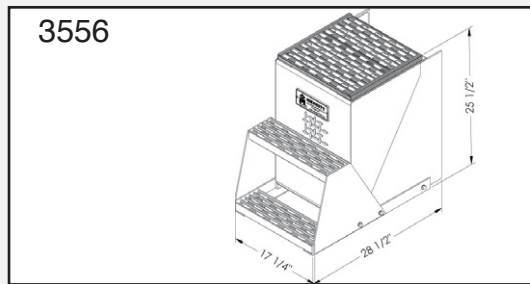

BATTERY BOXES

BATTERY BOXES

ORDER INFORMATION

SIDE-PACK BOX

Order #	Description	H x W x L	Shipping Wt.
490	Side Battery Box With steps	18 x 28 7/8 x 30 1/8	51 lbs
491	Side Battery Box Without steps (see below for mounting and battery hold down kits)	16 1/4 x 23 x 30 1/8	41 lbs

Battery boxes will hold two, four or six group 31 batteries.

High-grade aluminum alloy construction for low weight, yet high strength to deliver longer box life.

STACK-PACK BOX

Order #	Description	H x W x L	Shipping Wt.
3552	2 Battery Box, Vertical	24 x 20 x 10	50 lbs
3561	2 Battery Box, Vertical W/Step	25 x 28 x 10	54 lbs
3521	2 Battery Box, Horizontal	12 x 20 x 16	35 lbs
3562	2 Battery Box, Horizontal W/Step	13 x 15.5 x 16	41 lbs
3503	4 Battery Box	24 x 20 x 16	60 lbs
3504	4 Battery Box, W/Top Deck Plate	25 x 20 x 16	63 lbs
3556	4 Battery Box, W/Step	25 x 25 x 16	66 lbs
3514	6 Battery Box,	24 x 20 x 25	66 lbs
3563	6 Battery Box, W/Step	24 x 25 x 25	72 lbs

(see below for mounting and battery hold down kits)

FRAME-PACK BOX

Order #	Description	H x W x L	Shipping Wt.
258	4 Battery In-Frame Battery Box With Hinged Lid-Includes Mounting and Battery Hold Down Kits	12 x 23 x 27 3/4	60 lbs
259	2 Battery In-Frame Battery Box	12 x 23 x 13 1/3	28 lbs