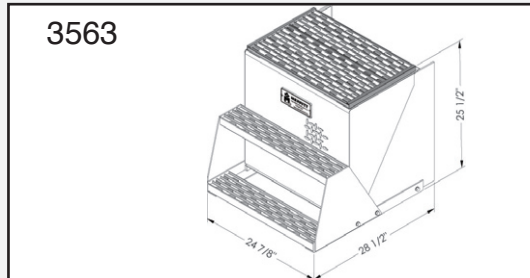

BATTERY BOXES

BATTERY BOXES

ORDER INFORMATION

SIDE-PACK BOX

Order #	Description	H x W x L	Shipping Wt.
490	Side Battery Box With steps	18 x 28 7/8 x 30 1/8	51 lbs
491	Side Battery Box Without steps (see below for mounting and battery hold down kits)	16 1/4 x 23 x 30 1/8	41 lbs

Battery boxes will hold two, four or six group 31 batteries.

High-grade aluminum alloy construction for low weight, yet high strength to deliver longer box life.

STACK-PACK BOX

Order #	Description	H x W x L	Shipping Wt.
3552	2 Battery Box, Vertical	24 x 20 x 10	50 lbs
3561	2 Battery Box, Vertical W/Step	25 x 28 x 10	54 lbs
3521	2 Battery Box, Horizontal	12 x 20 x 16	35 lbs
3562	2 Battery Box, Horizontal W/Step	13 x 15.5 x 16	41 lbs
3503	4 Battery Box	24 x 20 x 16	60 lbs
3504	4 Battery Box, W/Top Deck Plate	25 x 20 x 16	63 lbs
3556	4 Battery Box, W/Step	25 x 25 x 16	66 lbs
3514	6 Battery Box,	24 x 20 x 25	66 lbs
3563	6 Battery Box, W/Step	24 x 25 x 25	72 lbs

(see below for mounting and battery hold down kits)

FRAME-PACK BOX

Order #	Description	H x W x L	Shipping Wt.
258	4 Battery In-Frame Battery Box With Hinged Lid-Includes Mounting and Battery Hold Down Kits	12 x 23 x 27 3/4	60 lbs
259	2 Battery In-Frame Battery Box	12 x 23 x 13 1/3	28 lbs