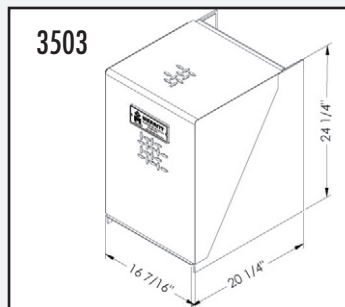

OPTIONS

3507	No-Drill Mounting Kit	28 lbs
496	Frame Drill Mounting Kit	21 lbs
497	Battery Hold Down Kit for 490, 491	5 lbs