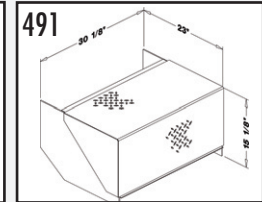

BATTERY BOXES

BATTERY BOXES

ORDER INFORMATION

SIDE-PACK BOX

Order #	Description	H x W x L	Shipping Wt.
490	Side Battery Box With steps	18 x 28 7/8 x 30 1/8	51 lbs
491	Side Battery Box Without steps (see below for mounting and battery hold down kits)	16 1/4 x 23 x 30 1/8	41 lbs

Battery boxes will hold two, four or six group 31 batteries.

High-grade aluminum alloy construction for low weight, yet high strength to deliver longer box life.

STACK-PACK BOX

Order #	Description	H x W x L	Shipping Wt.
3552	2 Battery Box, Vertical	24 x 20 x 10	50 lbs
3561	2 Battery Box, Vertical W/Step	25 x 28 x 10	54 lbs
3521	2 Battery Box, Horizontal	12 x 20 x 16	35 lbs
3562	2 Battery Box, Horizontal W/Step	13 x 15.5 x 16	41 lbs
3503	4 Battery Box	24 x 20 x 16	60 lbs
3504	4 Battery Box, W/Top Deck Plate	25 x 20 x 16	63 lbs
3556	4 Battery Box, W/Step	25 x 25 x 16	66 lbs
3514	6 Battery Box,	24 x 20 x 25	66 lbs
3563	6 Battery Box, W/Step	24 x 25 x 25	72 lbs

(see below for mounting and battery hold down kits)

FRAME-PACK BOX

Order #	Description	H x W x L	Shipping Wt.
258	4 Battery In-Frame Battery Box With Hinged Lid-Includes Mounting and Battery Hold Down Kits	12 x 23 x 27 3/4	60 lbs
259	2 Battery In-Frame Battery Box	12 x 23 x 13 1/3	28 lbs