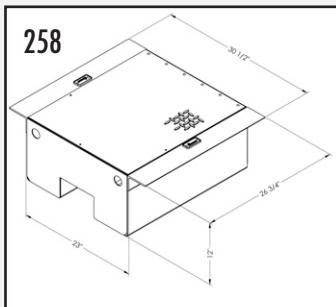

OPTIONS

3507	No-Drill Mounting Kit	28 lbs
496	Frame Drill Mounting Kit	21 lbs
497	Battery Hold Down Kit for 490, 491	5 lbs