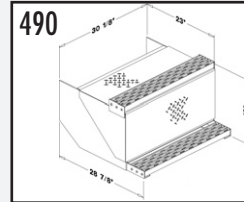

BATTERY BOXES

BATTERY BOXES

ORDER INFORMATION

SIDE-PACK BOX

Order #	Description	H x W x L	Shipping Wt.
490	Side Battery Box With steps	18 x 28 7/8 x 30 1/8	51 lbs
491	Side Battery Box Without steps (see below for mounting and battery hold down kits)	16 1/4 x 23 x 30 1/8	41 lbs

Battery boxes will hold two, four or six group 31 batteries.

High-grade aluminum alloy construction for low weight, yet high strength to deliver longer box life.

STACK-PACK BOX

Order #	Description	H x W x L	Shipping Wt.
3552	2 Battery Box, Vertical	24 x 20 x 10	50 lbs
3561	2 Battery Box, Vertical W/Step	25 x 28 x 10	54 lbs
3521	2 Battery Box, Horizontal	12 x 20 x 16	35 lbs
3562	2 Battery Box, Horizontal W/Step	13 x 15.5 x 16	41 lbs
3503	4 Battery Box	24 x 20 x 16	60 lbs
3504	4 Battery Box, W/Top Deck Plate	25 x 20 x 16	63 lbs
3556	4 Battery Box, W/Step	25 x 25 x 16	66 lbs
3514	6 Battery Box,	24 x 20 x 25	66 lbs
3563	6 Battery Box, W/Step	24 x 25 x 25	72 lbs