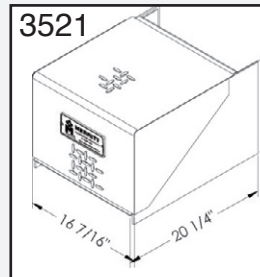

BATTERY BOXES

BATTERY BOXES

ORDER INFORMATION

SIDE-PACK BOX

Order #	Description	H x W x L	Shipping Wt.
490	Side Battery Box With steps	18 x 28 7/8 x 30 1/8	51 lbs
491	Side Battery Box Without steps (see below for mounting and battery hold down kits)	16 1/4 x 23 x 30 1/8	41 lbs

Battery boxes will hold two, four or six group 31 batteries.

High-grade aluminum alloy construction for low weight, yet high strength to deliver longer box life.

STACK-PACK BOX

Order #	Description	H x W x L	Shipping Wt.
3552	2 Battery Box, Vertical	24 x 20 x 10	50 lbs
3561	2 Battery Box, Vertical W/Step	25 x 28 x 10	54 lbs
3521	2 Battery Box, Horizontal	12 x 20 x 16	35 lbs
3562	2 Battery Box, Horizontal W/Step	13 x 15.5 x 16	41 lbs
3503	4 Battery Box	24 x 20 x 16	60 lbs
3504	4 Battery Box, W/Top Deck Plate	25 x 20 x 16	63 lbs
3556	4 Battery Box, W/Step	25 x 25 x 16	66 lbs
3514	6 Battery Box,	24 x 20 x 25	66 lbs
3563	6 Battery Box, W/Step	24 x 25 x 25	72 lbs

(see below for mounting and battery hold down kits)

FRAME-PACK BOX

Order #	Description	H x W x L	Shipping Wt.
258	4 Battery In-Frame Battery Box With Hinged Lid-Includes Mounting and Battery Hold Down Kits	12 x 23 x 27 3/4	60 lbs
259	2 Battery In-Frame Battery Box	12 x 23 x 13 1/3	28 lbs