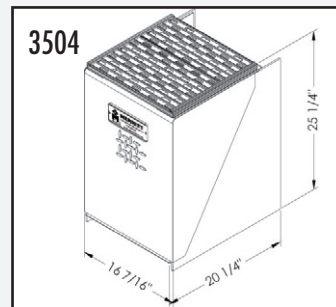

OPTIONS

3507	No-Drill Mounting Kit	28 lbs
496	Frame Drill Mounting Kit	21 lbs
497	Battery Hold Down Kit for 490, 491	5 lbs