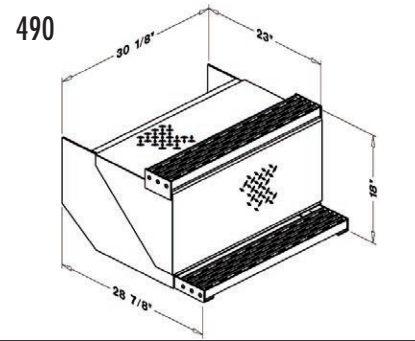

CAB ACCESS BOXES

Passenger Side Storage Box

Side Battery Box

SIDE STORAGE BOX

Order #	Description/Dimensions H x D x L	Shipping Wt. Lbs.
492	Storage Box 18 x 28 7/8 x 30 1/8 Complete with steps	60 lbs
493	Storage Box 15 3/4 x 23 x 30 1/8 Without steps	49 lbs
494	Storage Box 18 x 28 7/8 x 24 Complete with steps	57 lbs
495	Storage Box 16 1/4 x 23 x 24 Without steps, Driver Side	43 lbs
498	Storage Box 18 x 28 7/8 x 24 W/Steps	67 lbs

▲ Replaceable steps.

▲ With the optional #496 mounting brackets, you can install these boxes on most truck frames.

BATTERY BOX

Order #	Description/Dimensions H x D x L	Shipping Wt. Lbs.
490	Battery Box 18 x 28 7/8 x 30 1/8 Complete with steps	51 lbs
491	Battery Box 16 1/4 x 23 x 30 1/8 Without steps	41 lbs