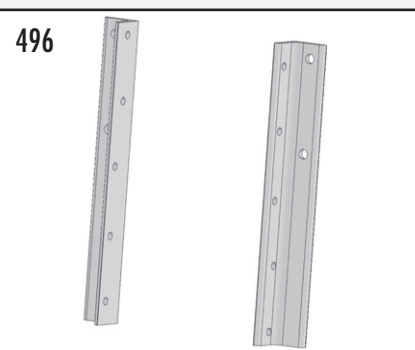

▲ Replaceable steps.

▲ With the optional #496 mounting brackets, you can install these boxes on most truck frames.

BATTERY BOX

Order #	Description/Dimensions H x D x L	Shipping Wt. Lbs.
490	Battery Box 18 x 28 7/8 x 30 1/8 Complete with steps	51 lbs
491	Battery Box 16 1/4 x 23 x 30 1/8 Without steps	41 lbs

OPTIONS

Order #	Description	Shipping Wt.
496	Mounting Angles	20 lbs
497	Battery Hold Down Kit	5 lbs

Models and/or Specifications Subject to Change Without Notice.

F.O.B. - Fort Lupton CO, Sacramento CA, Salt Lake City UT, Dallas TX, Houston TX, Kansas City MO, Minneapolis MN, Atlanta GA, Pittsburgh PA, Calgary AB (CN), Toronto ON (CN)