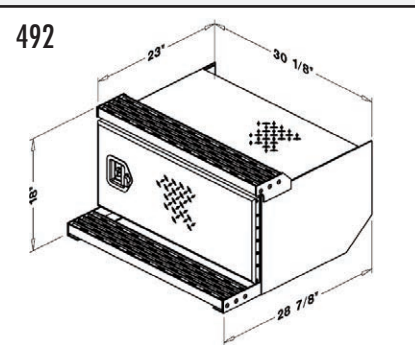

CAB ACCESS BOXES

Passenger Side Storage Box

Side Battery Box

SIDE STORAGE BOX

Order #	Description/Dimensions H x D x L	Shipping Wt. Lbs.
492	Storage Box 18 x 28 7/8 x 30 1/8 Complete with steps	60 lbs
493	Storage Box 15 3/4 x 23 x 30 1/8 Without steps	49 lbs
494	Storage Box 18 x 28 7/8 x 24 Complete with steps	57 lbs
495	Storage Box 16 1/4 x 23 x 24 Without steps, Driver Side	43 lbs
498	Storage Box 18 x 28 7/8 x 24 W/Steps	67 lbs

▲ Replaceable steps.

▲ With the optional #496 mounting brackets, you can install these boxes on most truck frames.

BATTERY BOX

Order #	Description/Dimensions H x D x L	Shipping Wt. Lbs.
490	Battery Box 18 x 28 7/8 x 30 1/8 Complete with steps	51 lbs
491	Battery Box 16 1/4 x 23 x 30 1/8 Without steps	41 lbs