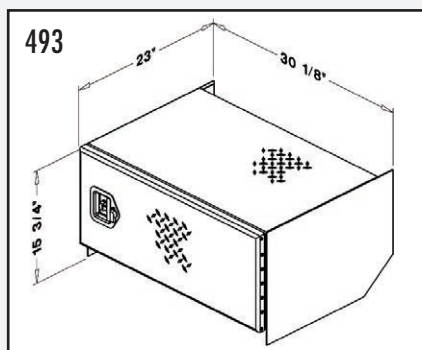

CAB ACCESS BOXES

Passenger Side Storage Box

Side Battery Box

SIDE STORAGE BOX

Order #	Description/Dimensions H x D x L	Shipping Wt. Lbs.
492	Storage Box 18 x 28 7/8 x 30 1/8 Complete with steps	60 lbs
493	Storage Box 15 3/4 x 23 x 30 1/8 Without steps	49 lbs
494	Storage Box 18 x 28 7/8 x 24 Complete with steps	57 lbs
495	Storage Box 16 1/4 x 23 x 24 Without steps, Driver Side	43 lbs
498	Storage Box 18 x 28 7/8 x 24 W/Steps	67 lbs

▲ Replaceable steps.

▲ With the optional #496 mounting brackets, you can install these boxes on most truck frames.

BATTERY BOX

Order #	Description/Dimensions H x D x L	Shipping Wt. Lbs.
490	Battery Box 18 x 28 7/8 x 30 1/8 Complete with steps	51 lbs
491	Battery Box 16 1/4 x 23 x 30 1/8 Without steps	41 lbs

OPTIONS

Order #	Description	Shipping Wt.
496	Mounting Angles	20 lbs
497	Battery Hold Down Kit	5 lbs

Models and/or Specifications Subject to Change Without Notice.

F.O.B. - Fort Lupton CO, Sacramento CA, Salt Lake City UT, Dallas TX, Houston TX, Kansas City MO, Minneapolis MN, Atlanta GA, Pittsburgh PA, Calgary AB (CN), Toronto ON (CN)