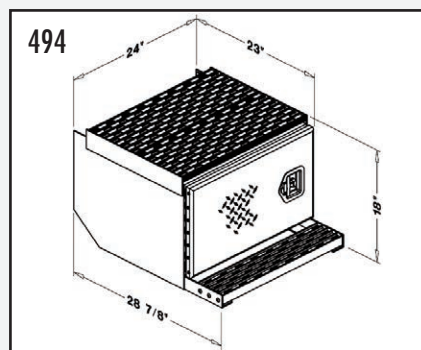

CAB ACCESS BOXES

Passenger Side Storage Box

Side Battery Box

SIDE STORAGE BOX

Order #	Description/Dimensions H x D x L	Shipping Wt. Lbs.
492	Storage Box 18 x 28 7/8 x 30 1/8 Complete with steps	60 lbs
493	Storage Box 15 3/4 x 23 x 30 1/8 Without steps	49 lbs
494	Storage Box 18 x 28 7/8 x 24 Complete with steps	57 lbs
495	Storage Box 16 1/4 x 23 x 24 Without steps, Driver Side	43 lbs
498	Storage Box 18 x 28 7/8 x 24 W/Steps	67 lbs

▲ Replaceable steps.

▲ With the optional #496 mounting brackets, you can install these boxes on most truck frames.

BATTERY BOX

Order #	Description/Dimensions H x D x L	Shipping Wt. Lbs.
490	Battery Box 18 x 28 7/8 x 30 1/8 Complete with steps	51 lbs
491	Battery Box 16 1/4 x 23 x 30 1/8 Without steps	41 lbs

OPTIONS

Order #	Description	Shipping Wt.
496	Mounting Angles	20 lbs
497	Battery Hold Down Kit	5 lbs

Models and/or Specifications Subject to Change Without Notice.

F.O.B. - Fort Lupton CO, Sacramento CA, Salt Lake City UT, Dallas TX, Houston TX, Kansas City MO, Minneapolis MN, Atlanta GA, Pittsburgh PA, Calgary AB (CN), Toronto ON (CN)